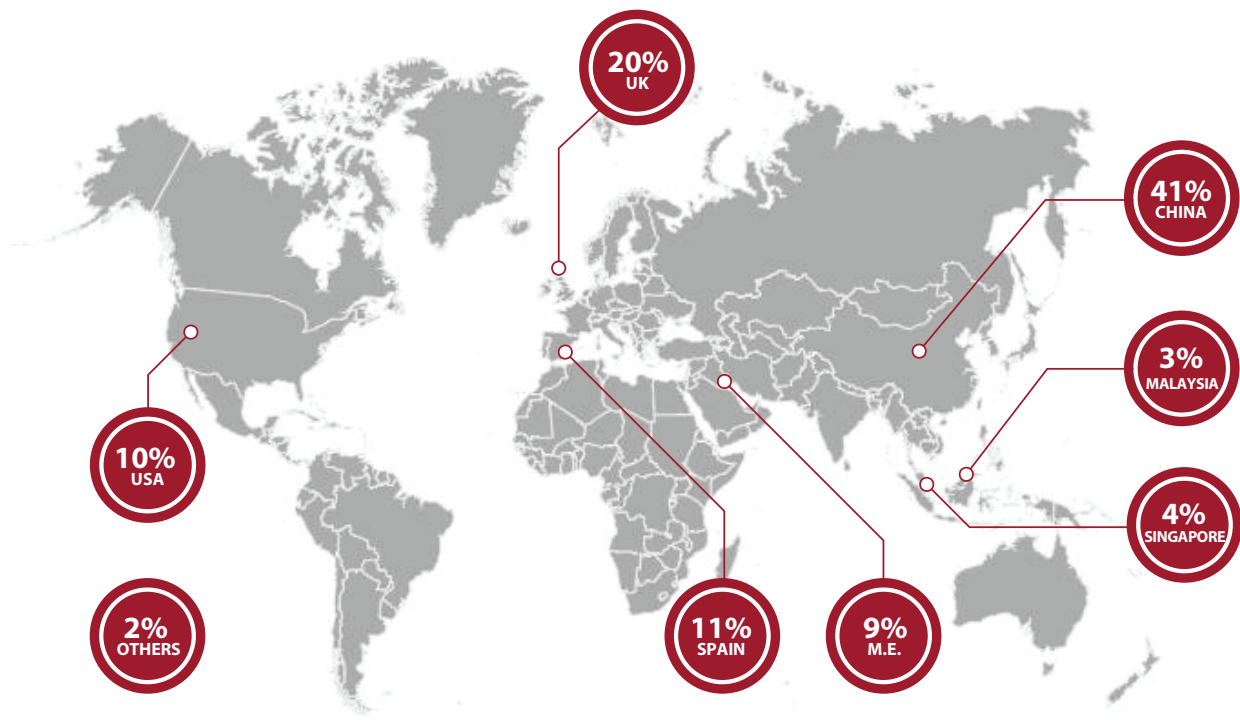

CALENDAR OF OUR EXTENDED HARVEST SEASON

	NOVEMBER				DECEMBER				JANUARY				FEBRUARY			
	1	2	3	4	1	2	3	4	1	2	3	4	1	2	3	4
TUNUYÁN, MENDOZA		█	█	█	█	█	█	█								
LOS ANTIGUOS, SANTA CRUZ									█	█	█	█	█	█	█	█

SOUTHERN **CROPS**

“Over 20 years delivering the best cherries to the highest standard markets certainly validates our expertise”

SOUTHERN CROPS PRODUCTS ARE GLOBALLY DISTRIBUTED ACROSS 4 CONTINENTS

EXOTIC AND UNIQUE SOUTHERN CHERRIES